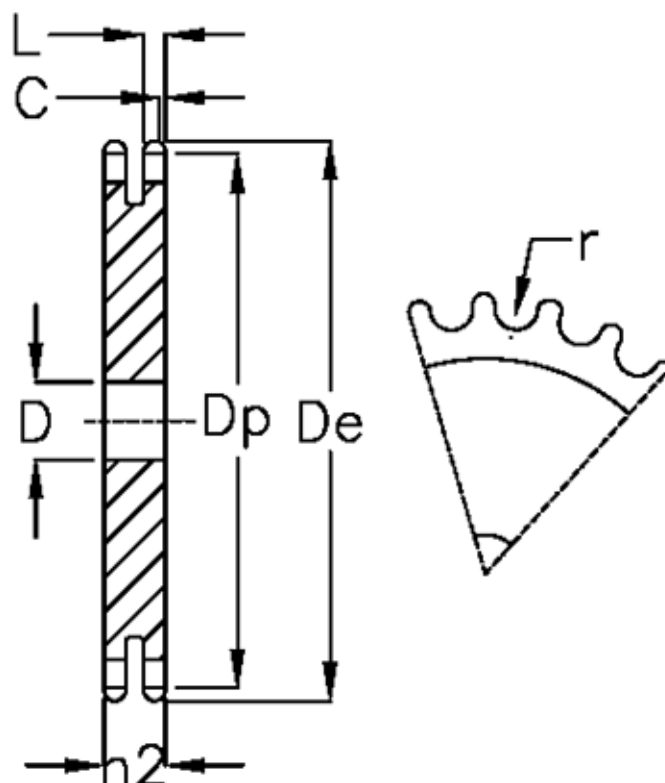

Article number: 616022009037

Description: Plate wheel 20 B-2 Z=37 duplex

Measures

C	= 4
D	= 30
De	= 389.5
Dp	= 374.39
For chain size	= 1 1/4 x 3/4
For chain type	= 20 B-2
h2	= 54.6
L	= 18.2

Number of teeth	= 37
r	= 19.05